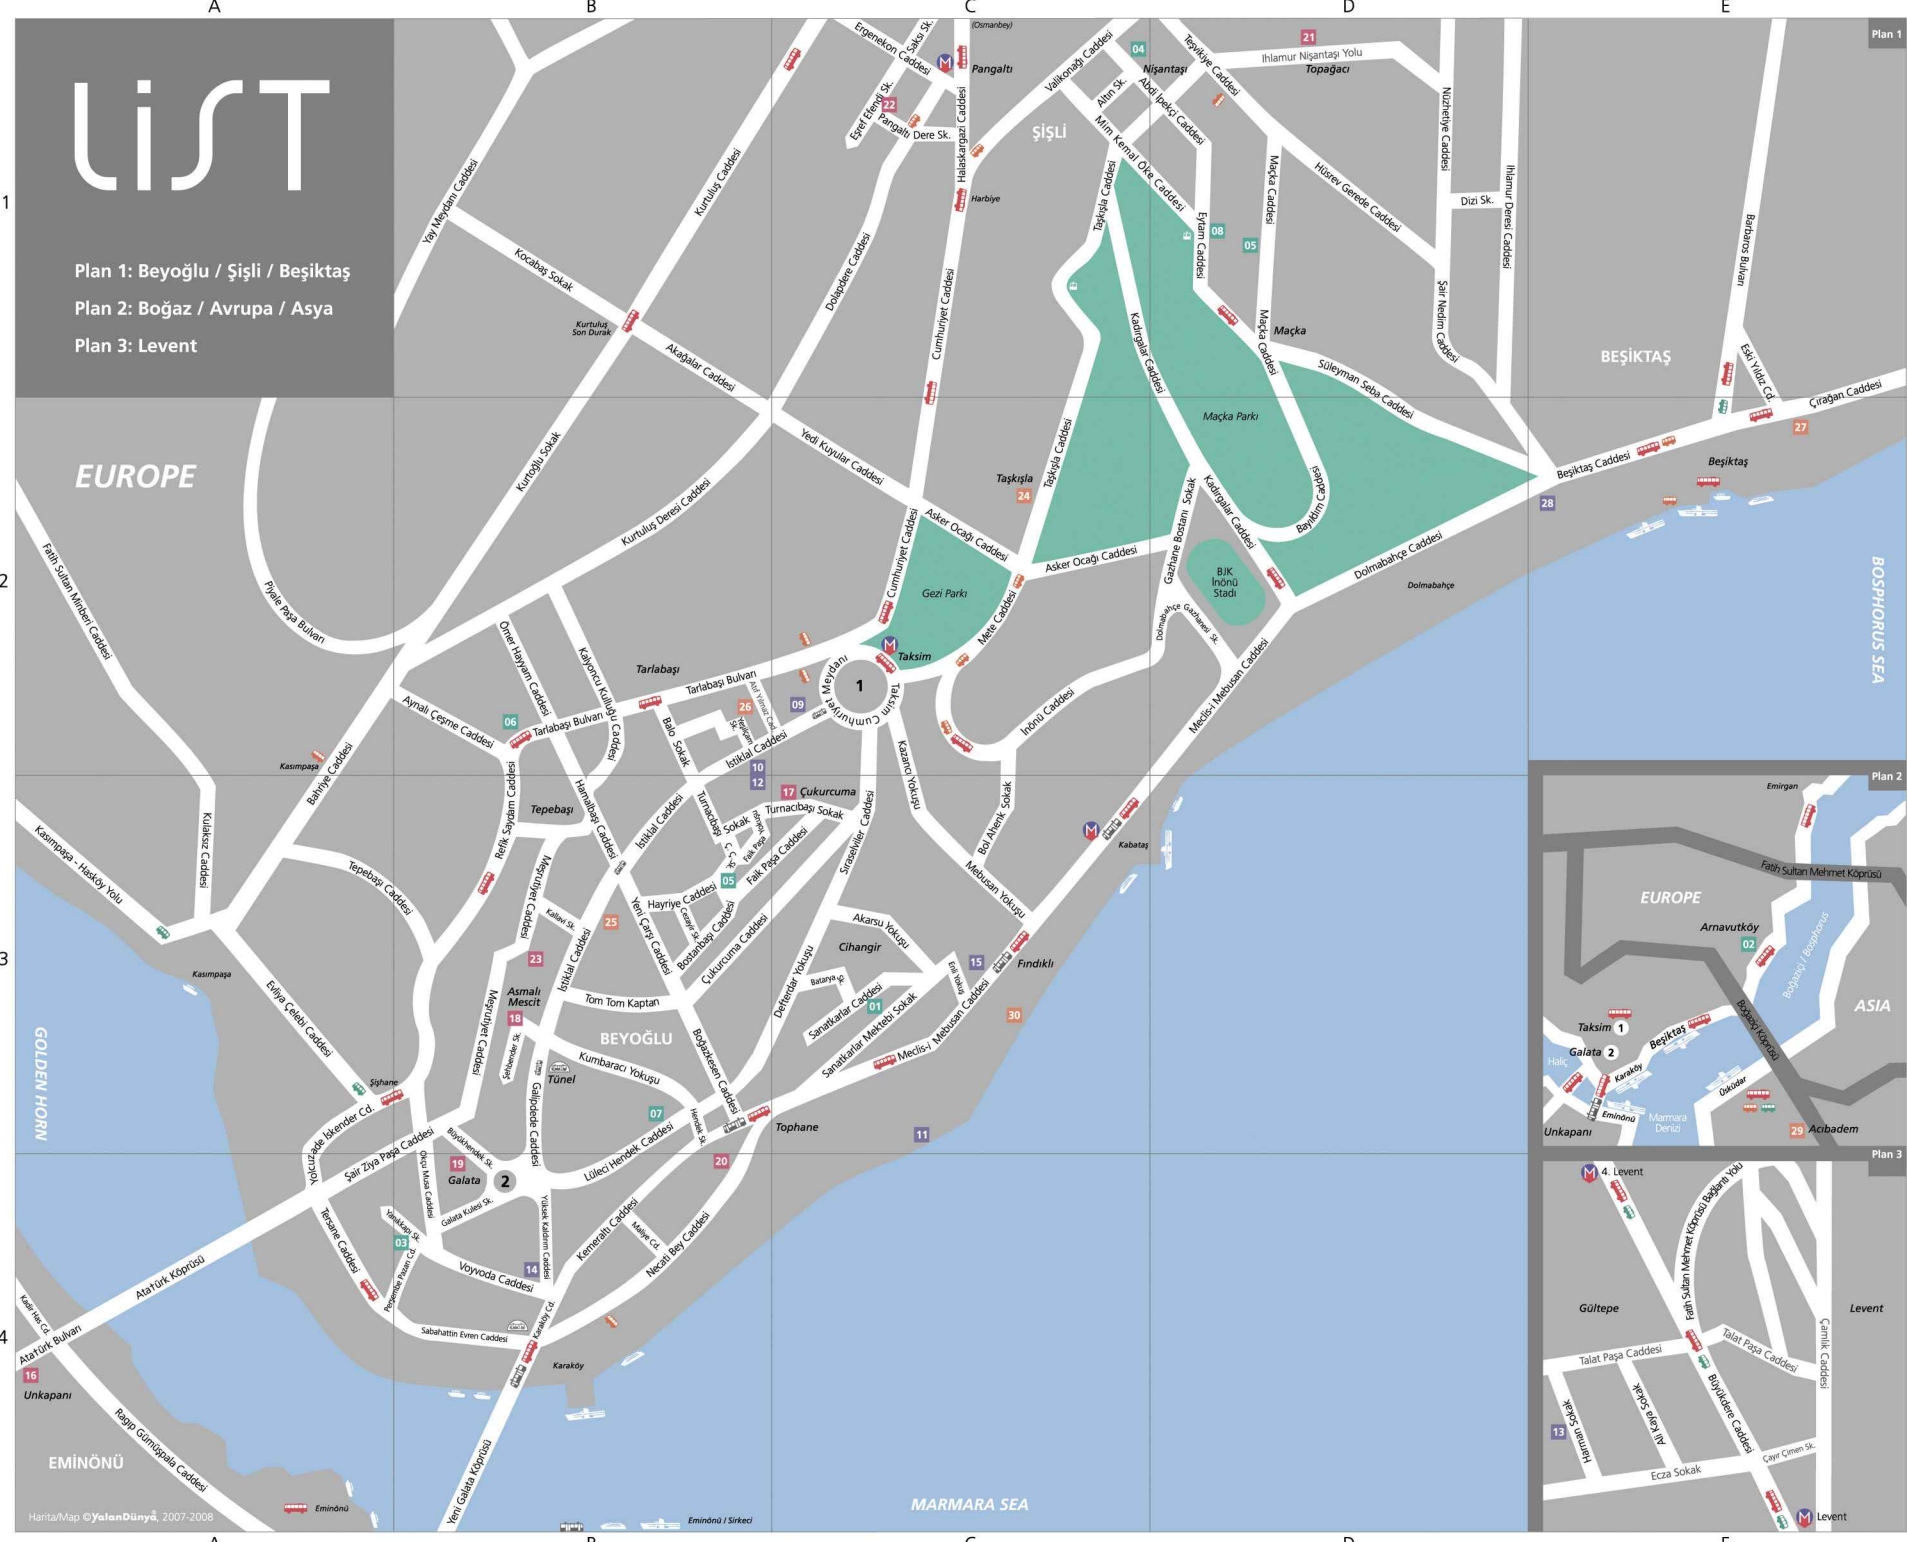

LIST

Plan 1: Beyoğlu / Şişli / Beşiktaş
Plan 2: Boğaz / Avrupa / Asya
Plan 3: Levent

EUROPE

GOLDEN HORN

EMİNÖNÜ

MARMARA SEA

BEŞİKTAŞ

EUROPE

Taksim 1

Galata 2

Levent

Plan 1

Beşiktaş

Plan 2

Plan 3

Levent

1. ### GALERİLER
2. 01 Artane
   - 02 artSumer Gallery
   - 03 BM-Suma ÇSM
   - 04 Dirimart
   - 05 Galeri Nev
   - 06 Leica Gallery / İstanbul Fotograf Merkezi
   - 07 RODEO
   - 08 x-ist

1. ### KURUMLAR VE MÜZELER
2. 09 Akbank Sanat
   - 10 Garanti Galerisi
   - 11 İstanbul Modern Sanat Müzesi
   - 12 Platform Garanti CAC
   - 13 Proje 4L / Elgiz Çağdaş Sanat Müzesi
   - 14 Sabancı Üniversitesi Kasa Galerisi
   - 15 Siemens Sanat

1. ### BAĞIMSIZ SANAT MEKANLARI
2. 16 S533
   - 17 Altı Aylık
   - 18 Apartman Projesi
   - 19 Galata Perform
   - 20 Hafriyat Karaköy
   - 21 mentalKLİNİK
   - 22 PIST///
   - 23 YAMA

1. ### GEÇİCİ ETKİNLİK VE MEKANLAR
2. 24 İTÜ Mimarlık Fakültesi / Taşkışla
   - 25 URA!
   - 26 Studio Live
   - 27 Mimar Sinan GSÜ FEF / Beşiktaş
   - 28 MSGSÜ İstanbul Resim ve Heykel Müzesi
   - 29 Marmara Üniversitesi GSF / Acıbadem
   - 30 Mimar Sinan GSÜ GSF / Fındıklı

- 1 Taksim Meydanı / Taksim Square
- 2 Galata Kulesi / Galata Tower

1. ### ULAŞIM / TRANSPORTATION
2. 01 Otobüs / Bus
   - 02 Tramvay / Tram
   - 03 Dolmuş / Minibus
   - 04 Minibüs / Minibus
   - 05 Tünel / Underground
   - 06 Deniz Otobüsü / Seabus
   - 07 Motor / Miniboat
   - 08 Vapur / Boat
   - 09 Teleferik / Cable Car
   - 10 Metro / Underground